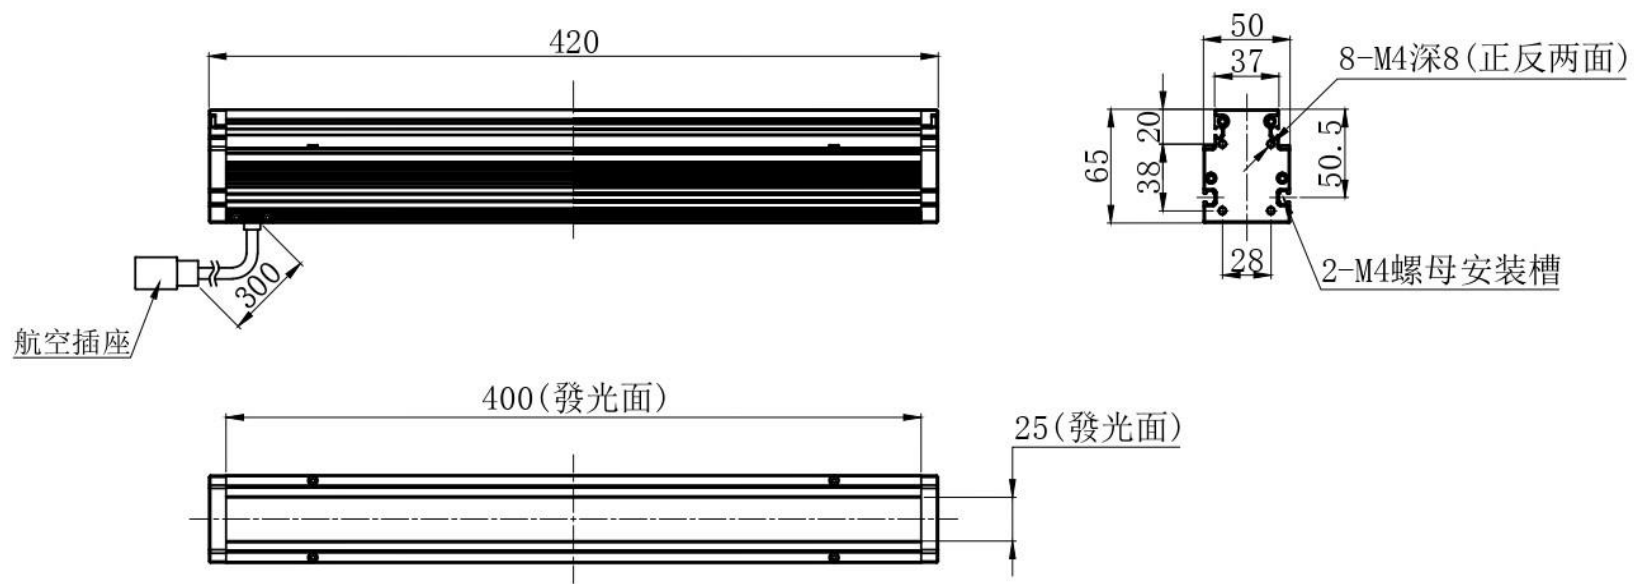

型號:CHD-HPXG400

Chain Da
LED Lighting System Corporation

單位：mm