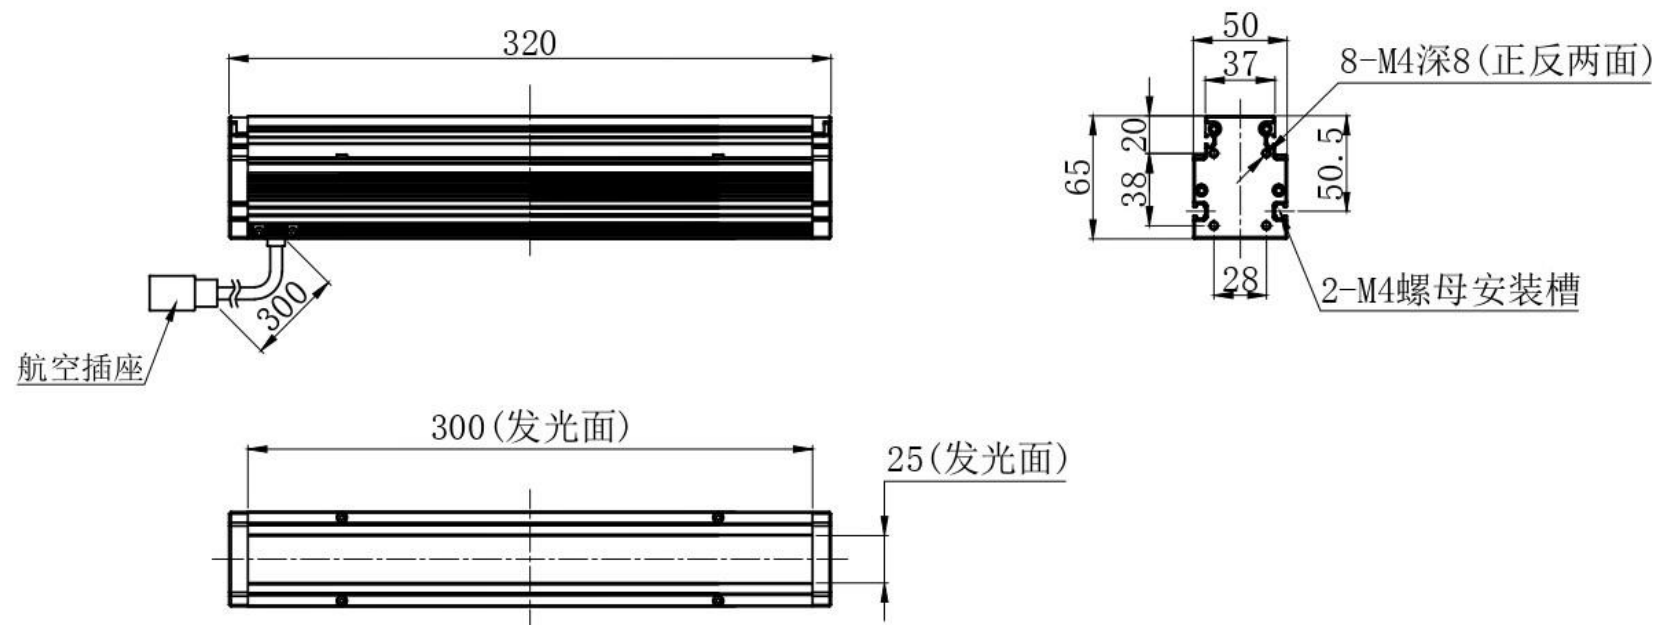

型號:CHD-HPXG300

Chain Da
LED Lighting System Corporation

單位：mm