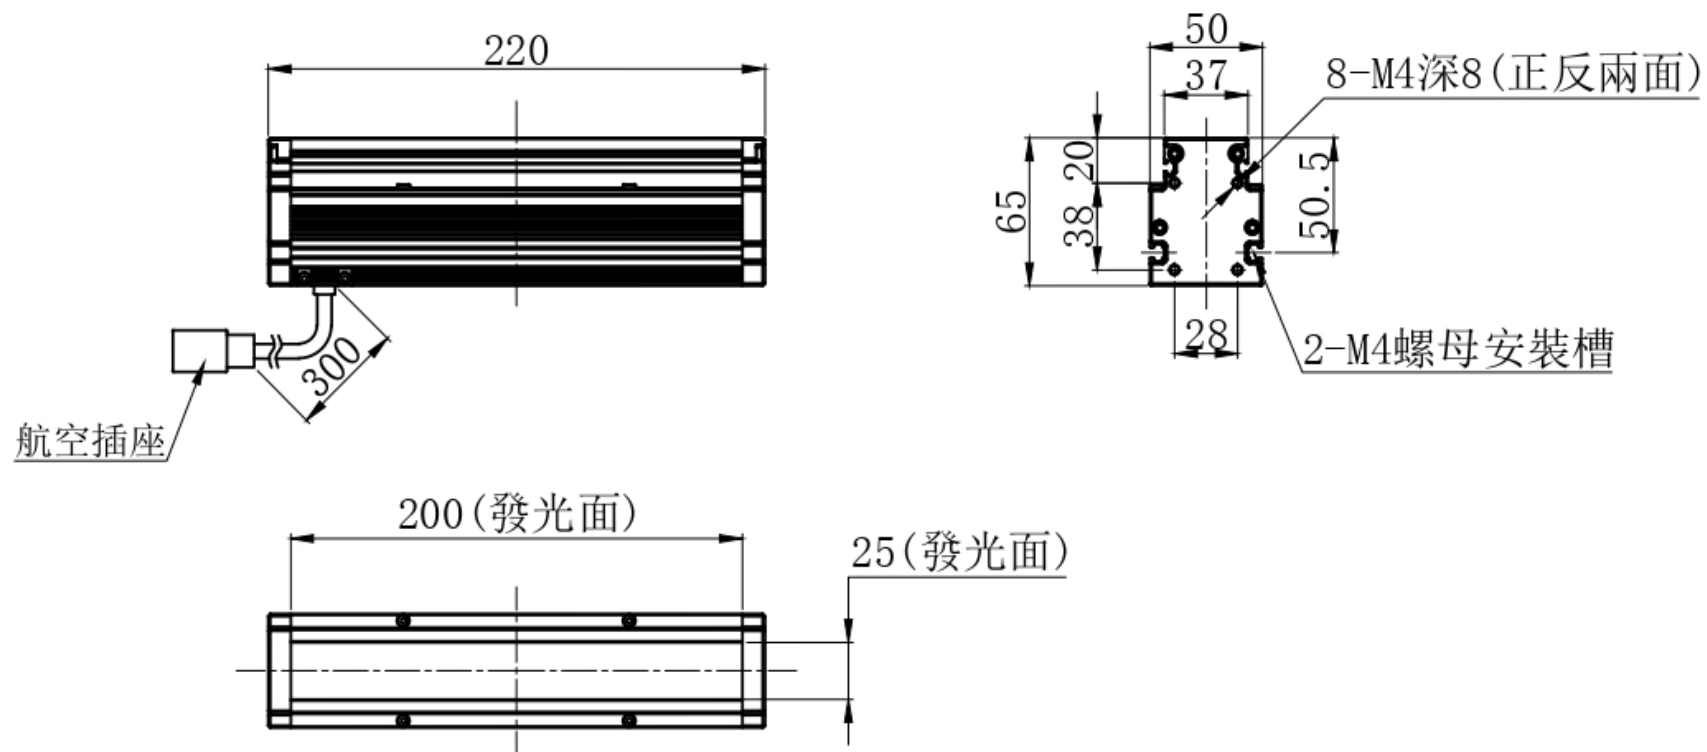

型號:CHD-HPXG200

Chain Da
LED Lighting System Corporation

單位：mm